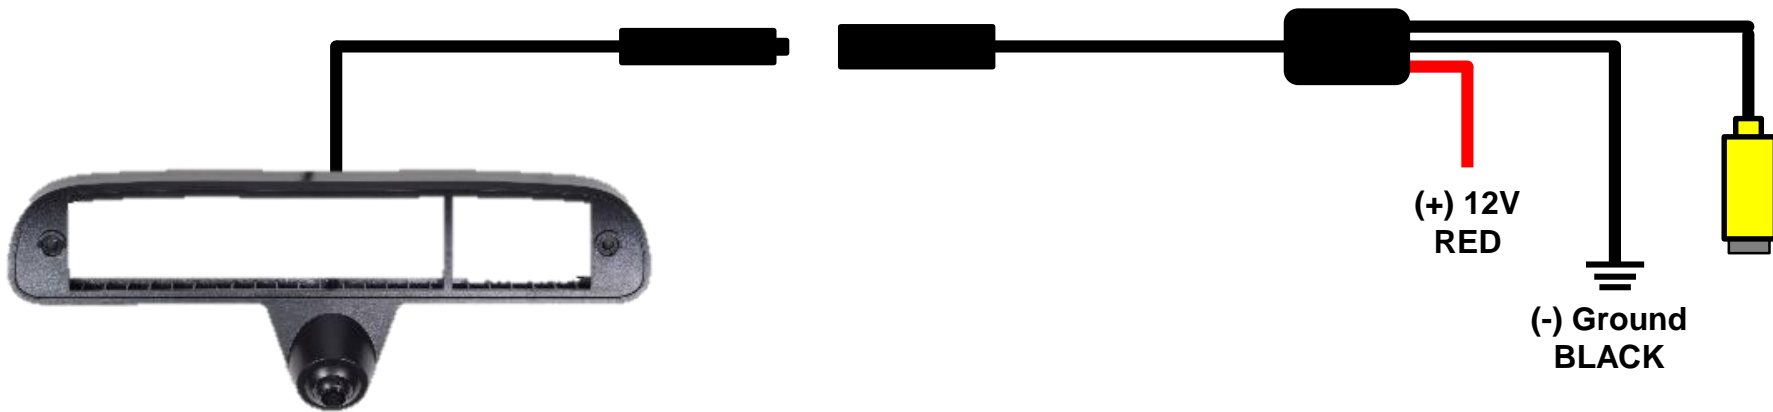

Cargo Camera Installation Guide

RED WIRE: Connect to 12V+ power source (ACC or IGN or REVERSE)

BLACK WIRE: Connect to stable ground

YELLOW RCA: Connect to input of designated video screen/interface

Notes

For customer or technical support please call Voxx Support: